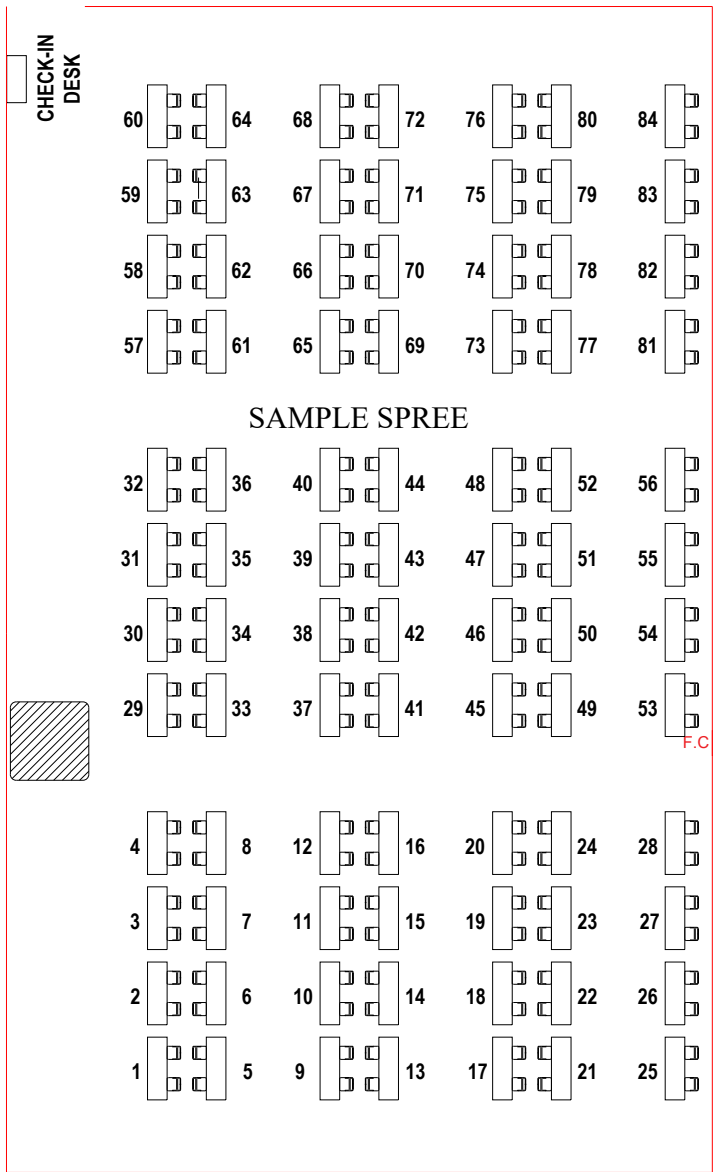

**2024 INTERNATIONAL QUILT  
MARKET/FALL**

**SAMPLE SPREE**

**Exhibit Hall E, Level One GRBCC**

**Friday, October 25, 7:00 – 8:30 PM**

**Exhibitor Set-up: 5:30 – 7:00 PM**

**Alphabetical List of Exhibitors**

<b>EXHIBITOR</b>	<b>SS REQUEST</b>	<b>TABLE #</b>
A Charming Affair	1	16
Aurifil	4	1,2,3,4
Belagio Enterprises	1	20
Benartex	2	65,66
Benson Marketing Group	1	11
Brewer	2	61,62
Buttermilk Basin	1	64
Cherrywood Hand-Dyed Fabrics	1	12
Choice Fabrics, Inc.	3	30,31,32
Classi Creations LLC	1	79
Colonial Needle	1	59
Craft Yourself Silly	1	83
Cuterpillar, LLC	2	9,10
Emily Taylor	1	80
Forbitex USA LLC	2	57,58
Graphic Impressions	1	29
Hab+Dash by Fil-Tec	2	27,28
Holistic Needlecraft	1	14
ironMATIK	1	73
i-stitch.com	1	34
Laser Cut Quilts	2	81,82
Legit Kits	1	40
Marent Group	1	78
Maywood Studio	2	25,26
Moda Design Village	4	45,46,47,48

EXHIBITOR  
ENTRANCE

40'  
23  
1  
9  
17  
15  
11  
09  
7  
30'  
01

SAMPLE SPREE