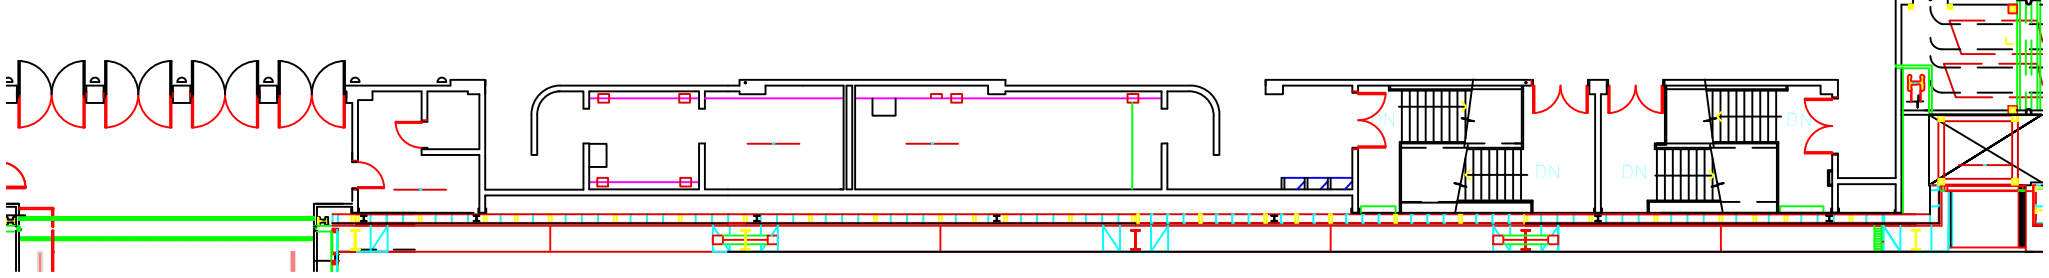

STORAGE

STORAGE

133 TABLES

2443	2442	2343
2441	2440	2341
2439	2438	2339
2437	2436	2337
2433	2432	2333
2431	2430	2331
2429	2428	
		2327
2425		2325
2419	2418	
2417		
2413		
2411		2311
2407	2406	2307
2405	2404	2305
2403		2303

BUYERS ENTRANCE →

← **EXHIBITOR ENTRANCE**

SPRING QUILT MARKET

MAY 17-19, 2019

KANSAS CITY CONVENTION CENTER BARTLE EXHIBIT HALLS A - D

= 9,853' OF CARPET

NOTES :

- 1) ALL BOOTHS ARE 10' X 10' UNLESS OTHERWISE NOTED
- 2) ALL AISLES ARE 10' UNLESS OTHERWISE NOTED
- 3) 399 TOTAL BOOTHS
- 4) ALL FLOOR PLANS ARE SUBJECT TO FIRE MARSHAL APPROVAL