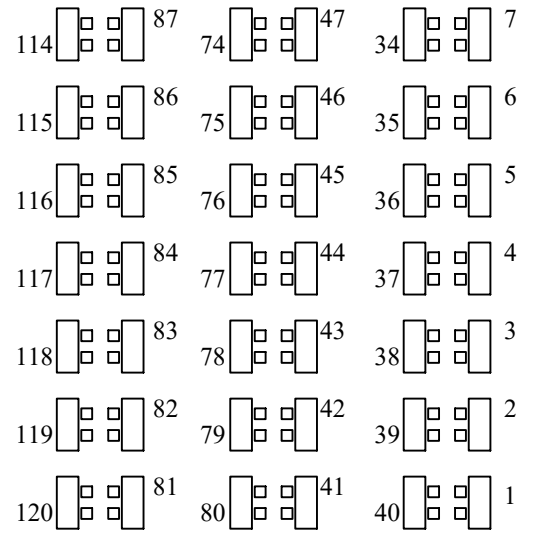

2019 INTERNATIONAL QUILT MARKET/SPRING SAMPLE SPREE

Exhibit Hall D, Bartle Hall, Kansas City Convention Center

May 16, 7-8:30 PM

Exhibitor Set Up: 5:30-7 PM

List of Exhibitors by Table Number

TABLE NUMBER	EXHIBITOR	NUMBER OF TABLES REQUESTED
1, 2, 39, 40	Maywood Studio	4
3	Global Artisans	1
4	Colonial Patterns, Inc.	1
5, 6	Blend Fabrics, LLC	2
7	Anna Griffin	1
8, 9	Sulky of America, Inc.	2
10, 11	Diamond Textiles	2
12,	Purple Pineapple Studio	1
13, 14	Sue Spargo	2
15, 16, 17, 18	Moda Fabrics	4
19, 20, 21, 22	Moda Fabrics & Supplies	4
23, 24, 25, 26	United Notions	4
27	Quilt Company, The	1
28	Southwind Designs, Inc.	1
29	Cantik Batiks	1
30	IMPWEARhome	1
31	Cluck Cluck Sew, LLC	1
32	National Nonwovens	1
33	Benson Marketing Group	1
34, 35, 36	Pink Sand Beach Designs	3
37	Fat Quarter Gypsy, The	1
38	E. E. Schenck Co.	1
41, 42	WonderFil Specialty Threads	2
43	Sallie Tomato	1
44	Mary Flanagan Woolens	1
45	Slice of Pi Quilts	1
46, 47	Sew Steady	2
48, 49, 72, 73	Robert Kaufman Fabrics	4
50	Laundry Basket Quilts	1

STORAGE

STORAGE

133 TABLES

2443	2442	2343
2441	2440	2341
2439	2438	2339
2437	2436	2337
2433	2432	2333
2431	2430	2331
2429	2428	
		2327
2425		2325
2419	2418	
2417		
2413		
2411		2311
2407	2406	2307
2405	2404	2305
2403		2303