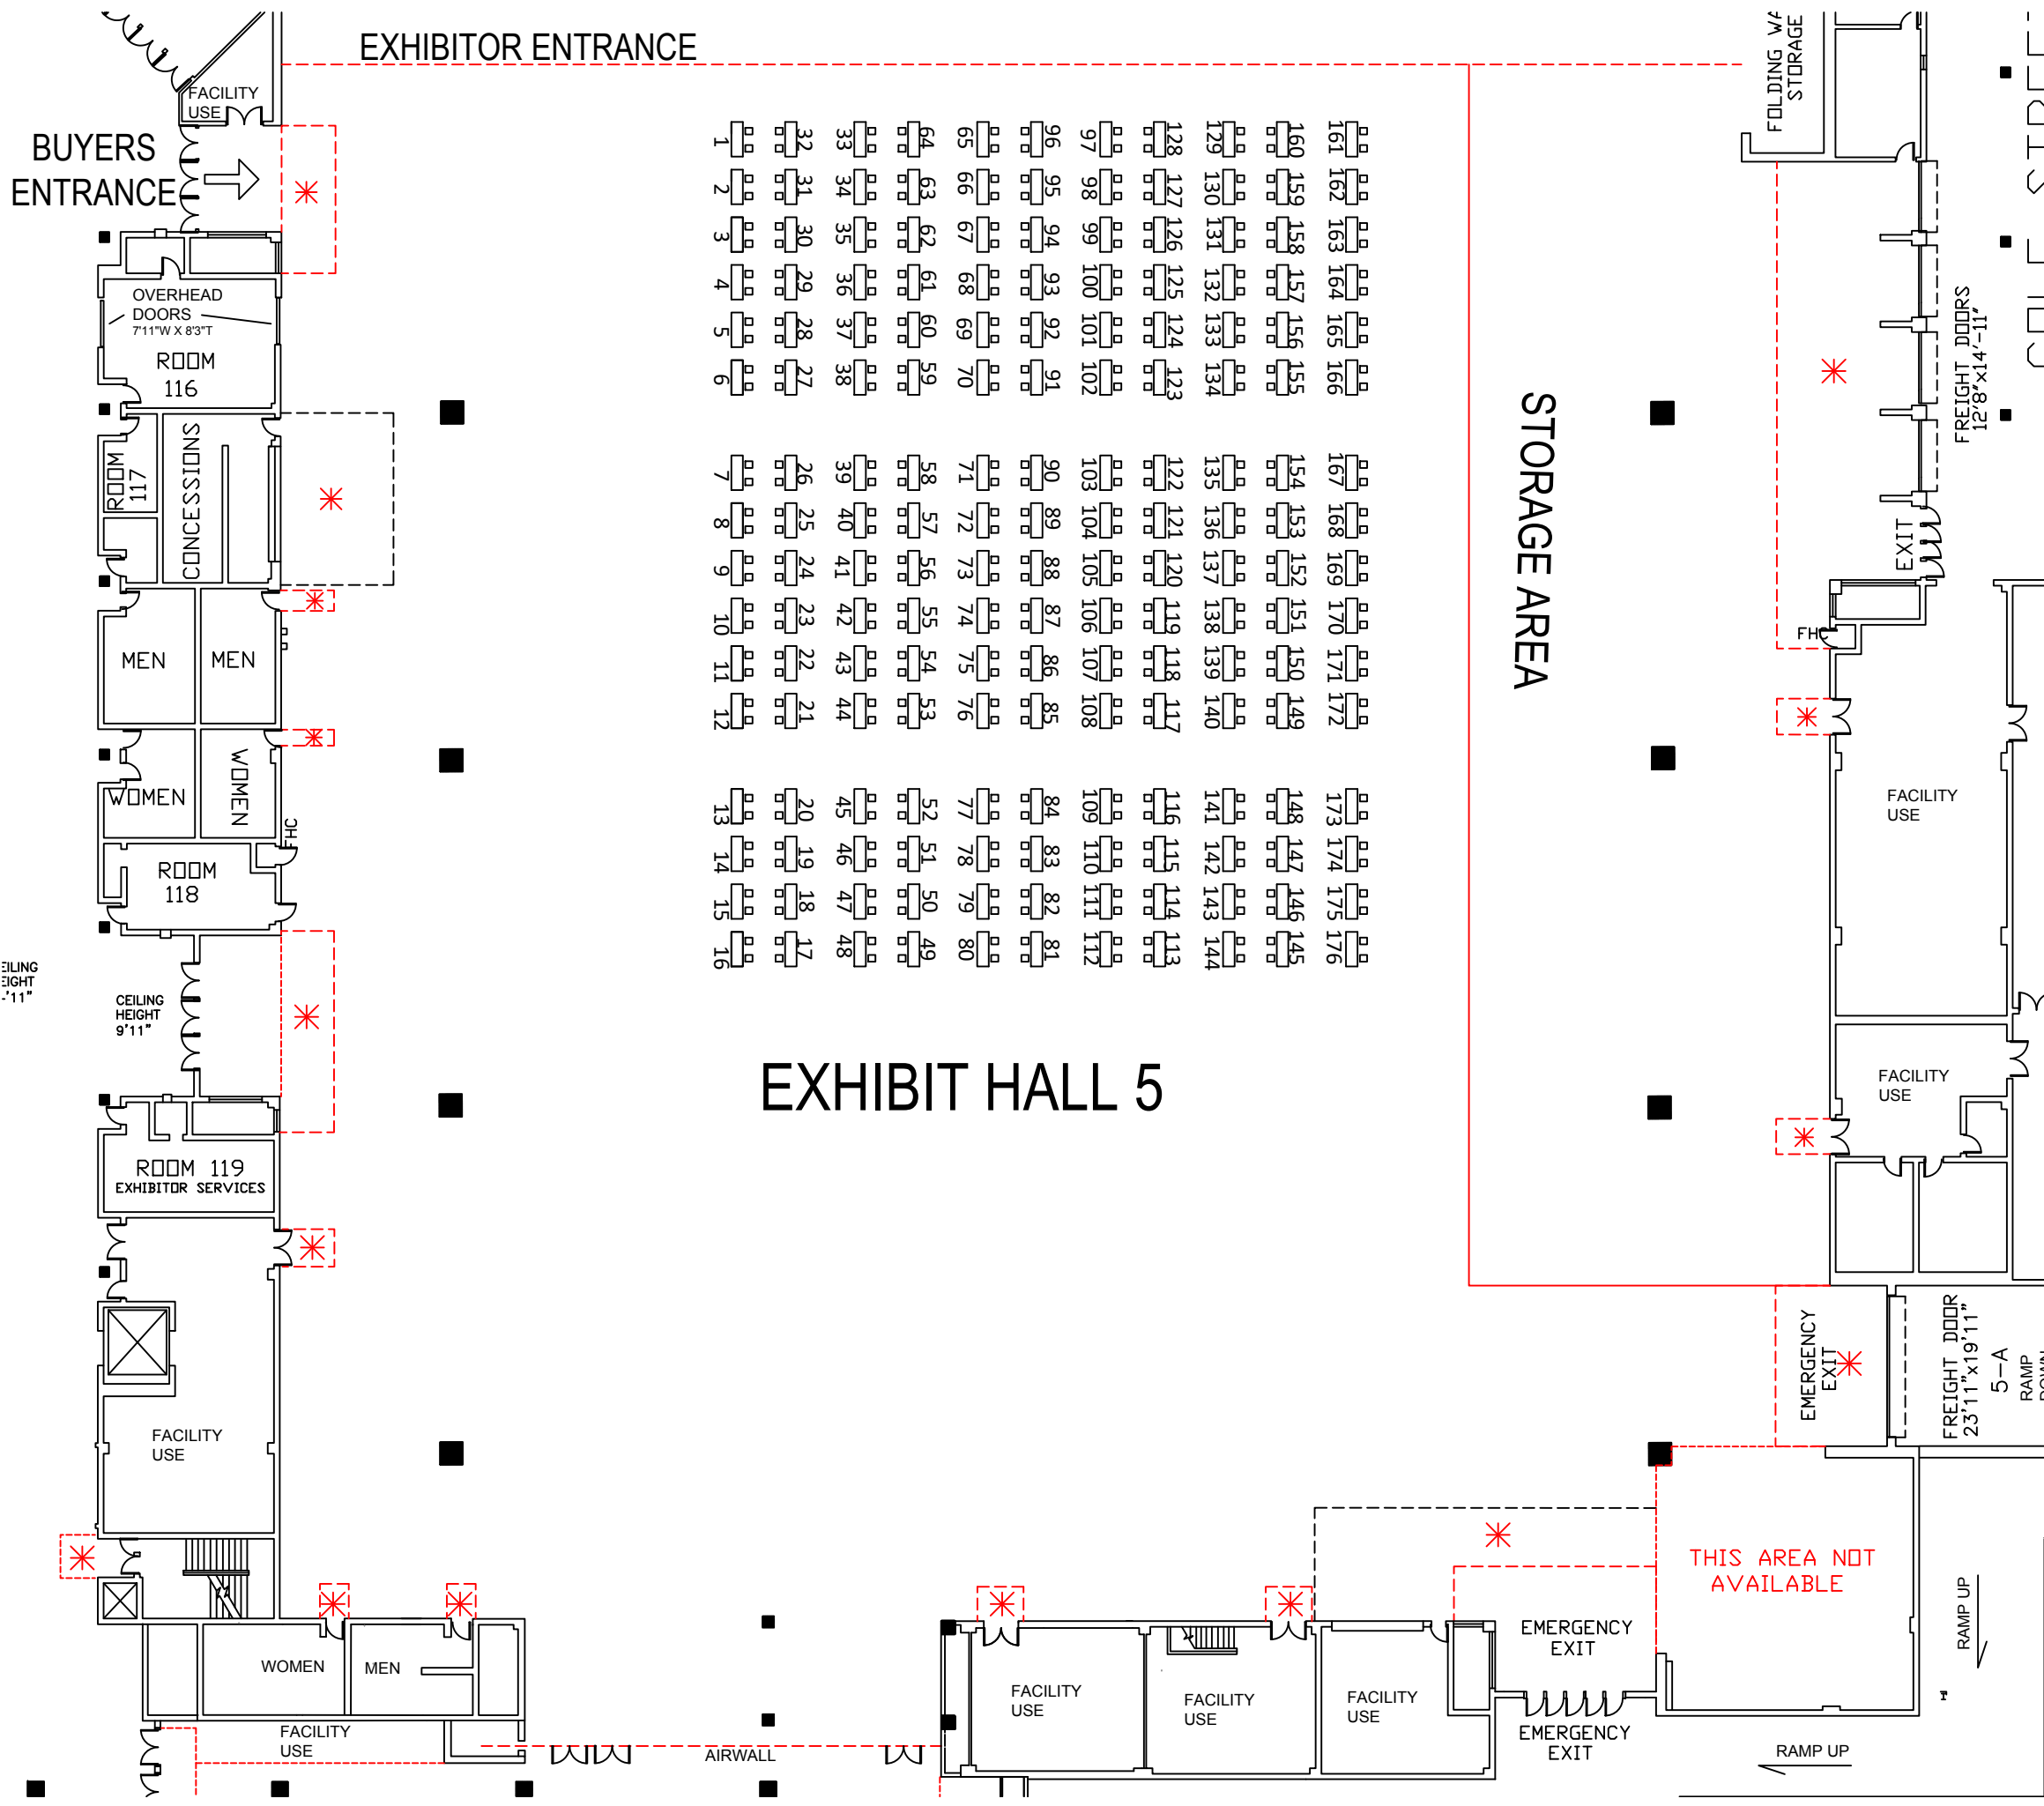

1	32	33	64	65	96	97	128	129	160	161
2	31	34	63	66	95	98	127	130	159	162
3	30	35	62	67	94	99	126	131	158	163
4	29	36	61	68	93	100	125	132	157	164
5	28	37	60	69	92	101	124	133	156	165
6	27	38	59	70	91	102	123	134	155	166
7	26	39	58	71	90	103	122	135	154	167
8	25	40	57	72	89	104	121	136	153	168
9	24	41	56	73	88	105	120	137	152	169
10	23	42	55	74	87	106	119	138	151	170
11	22	43	54	75	86	107	118	139	150	171
12	21	44	53	76	85	108	117	140	149	172
13	20	45	52	77	84	109	116	141	148	173
14	19	46	51	78	83	110	115	142	147	174
15	18	47	50	79	82	111	114	143	146	175
16	17	48	49	80	81	112	113	144	145	176

EXHIBIT HALL 5

THIS AREA NOT AVAILABLE