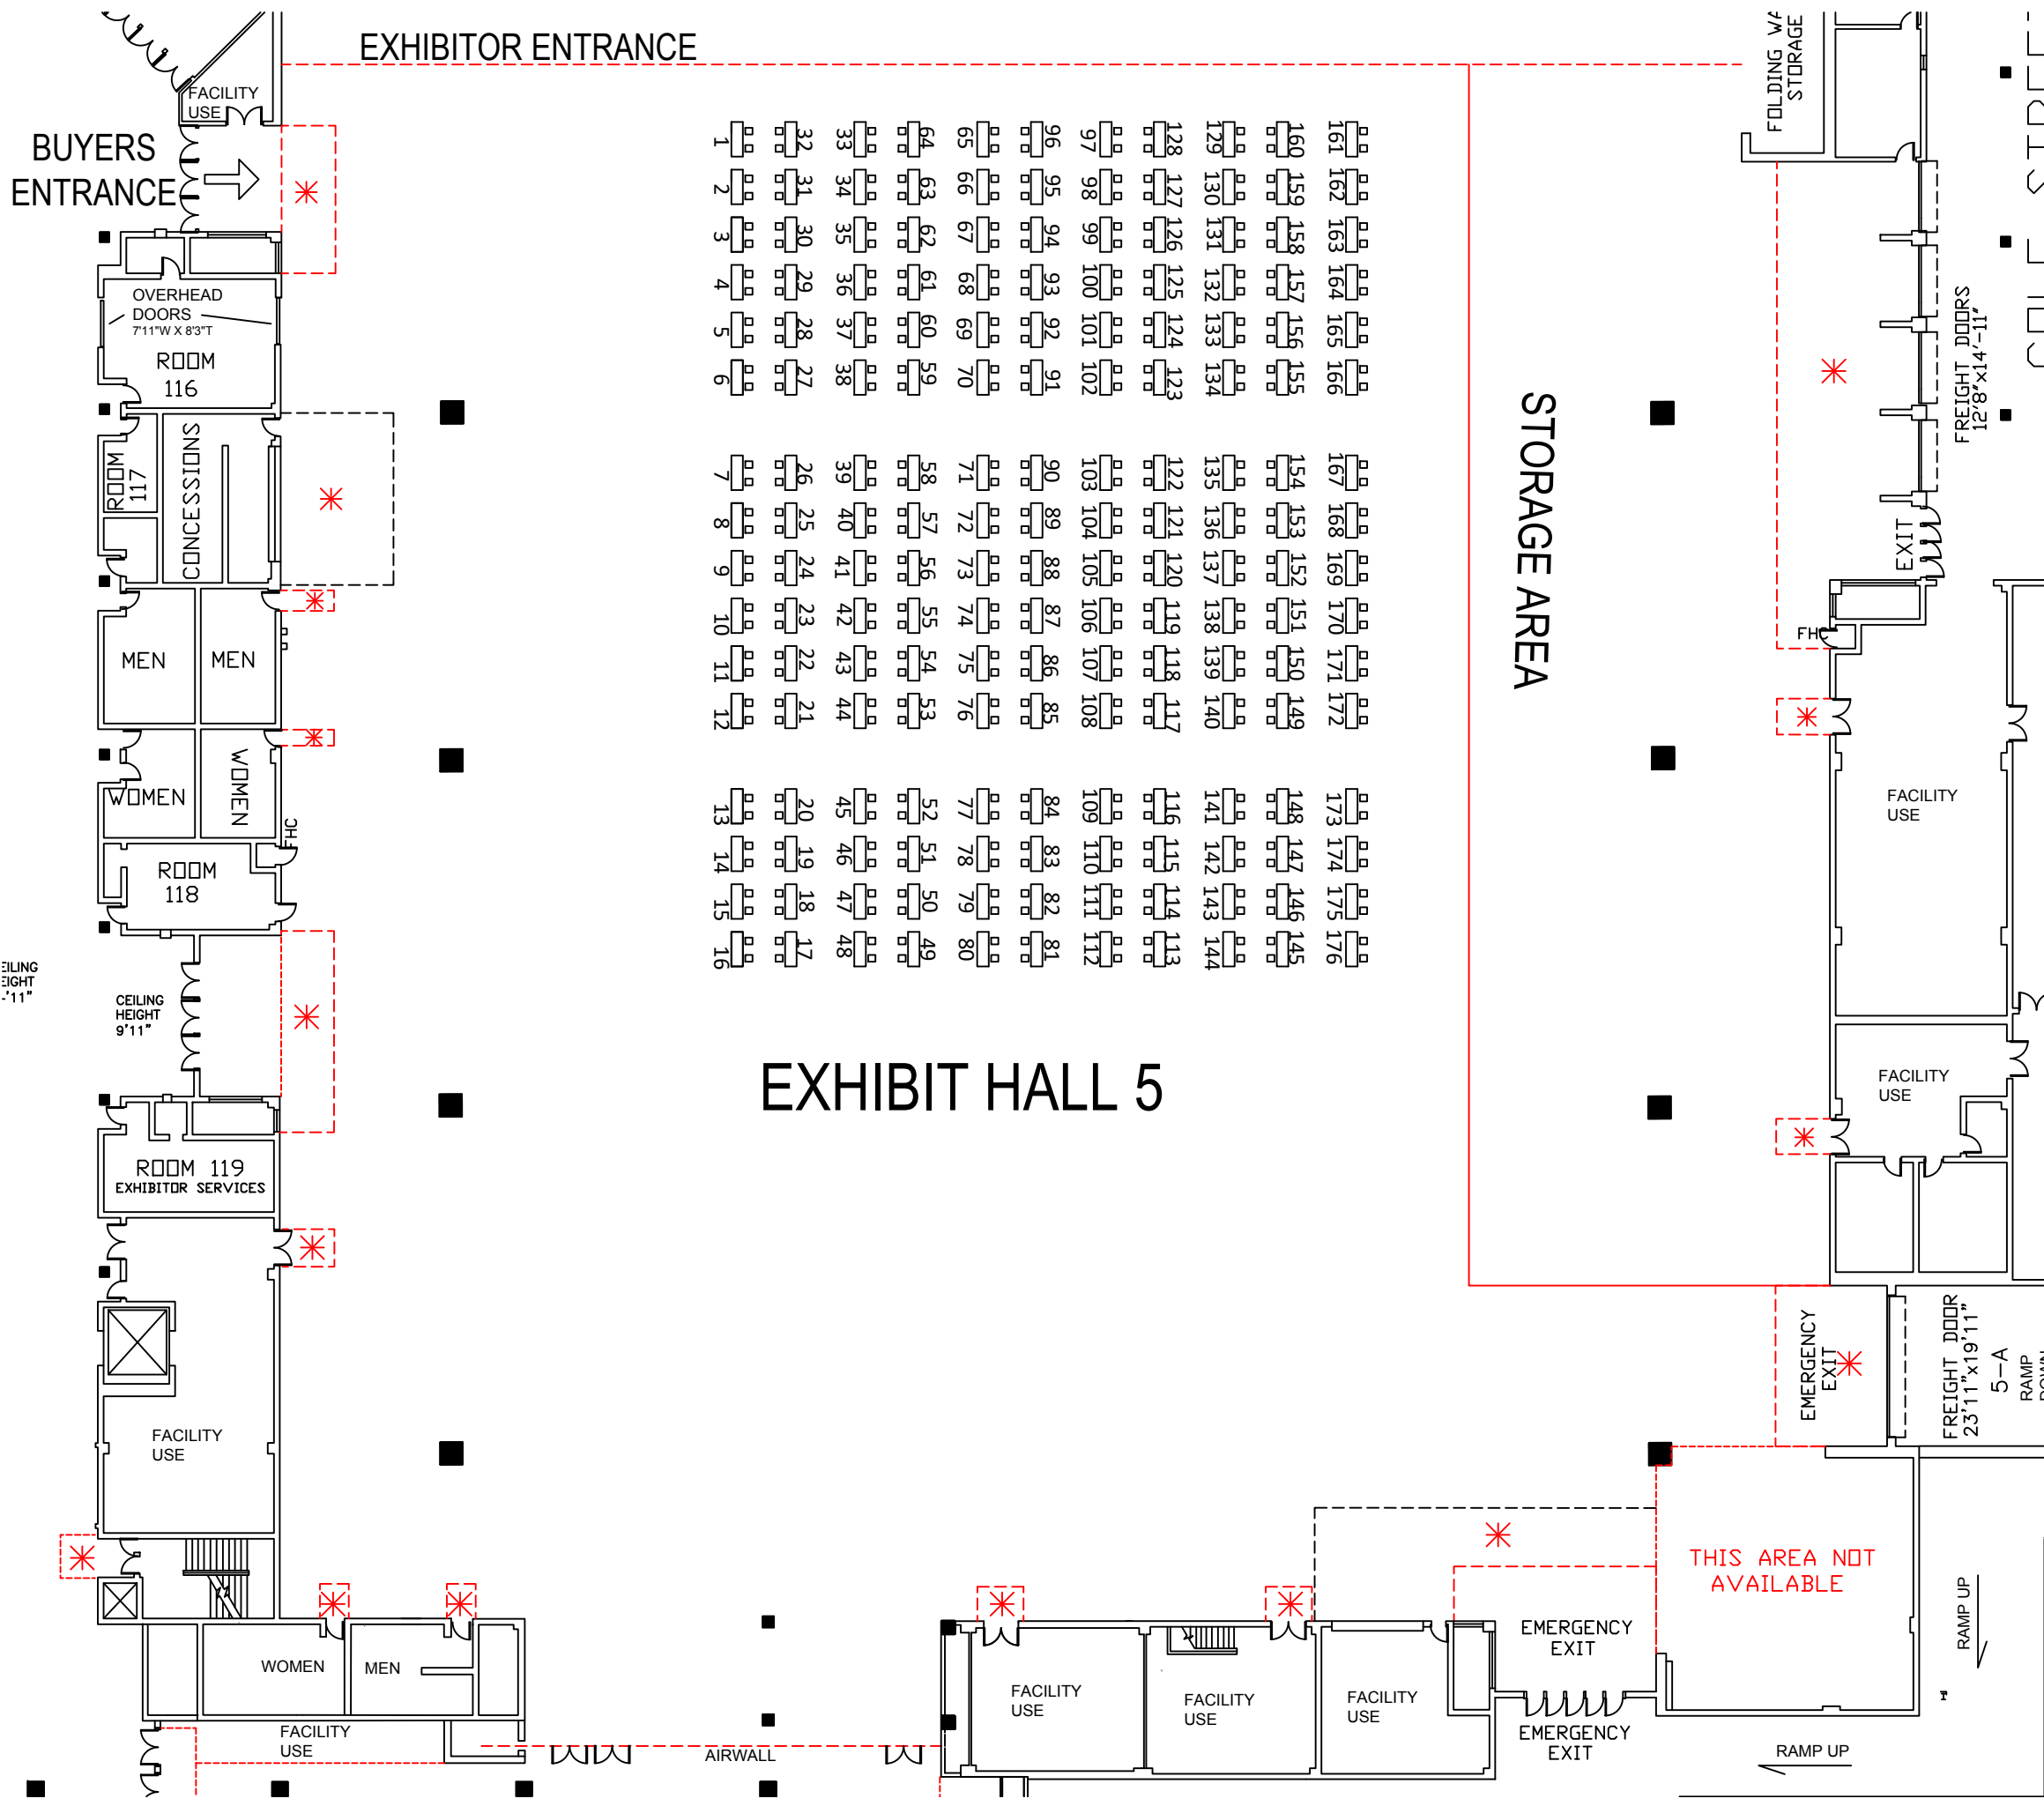

EXHIBITOR ENTRANCE

BUYERS ENTRANCE

1	32	33	64	65	96	97	128	129	160	161
2	31	34	63	66	95	98	127	130	159	162
3	30	35	62	67	94	99	126	131	158	163
4	29	36	61	68	93	100	125	132	157	164
5	28	37	60	69	92	101	124	133	156	165
6	27	38	59	70	91	102	123	134	155	166
7	26	39	58	71	90	103	122	135	154	167
8	25	40	57	72	89	104	121	136	153	168
9	24	41	56	73	88	105	120	137	152	169
10	23	42	55	74	87	106	119	138	151	170
11	22	43	54	75	86	107	118	139	150	171
12	21	44	53	76	85	108	117	140	149	172
13	20	45	52	77	84	109	116	141	148	173
14	19	46	51	78	83	110	115	142	147	174
15	18	47	50	79	82	111	114	143	146	175
16	17	48	49	80	81	112	113	144	145	176

EXHIBIT HALL 5

STORAGE AREA

THIS AREA NOT AVAILABLE